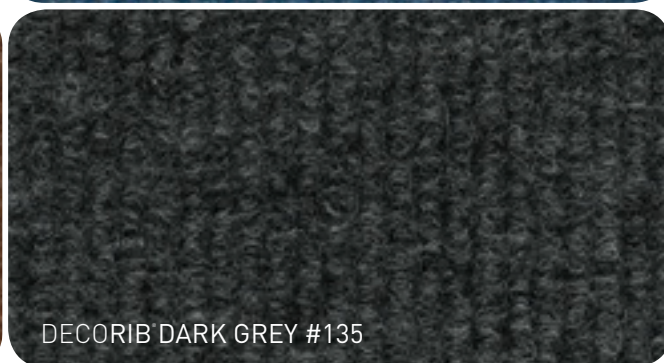

DECORIB® COLOURS

- Please check availability
- Please ask about DECORIB® special colours - minimum order quantities may apply
- Actual colours of the products shown may vary

DECORIB DARK GREEN #201

DECORIB DARK RED #172

DECORIB DARK BLUE #074

DECORIB LIGHT BLUE #204

DECORIB BROWN #108

DECORIB DARK GREY #135

DECORIB LIGHT GREY #105

DECORIB CREAM #106

DECORIB BEIGE #196

EXPORIB® BLACK #020

EXPORIB® YELLOW #003

EXPORIB® ELECTRIC BLUE #064

EXPORIB® ORANGE #007

EXPORIB® GRASS GREEN #041

EXPORIB® RED #032