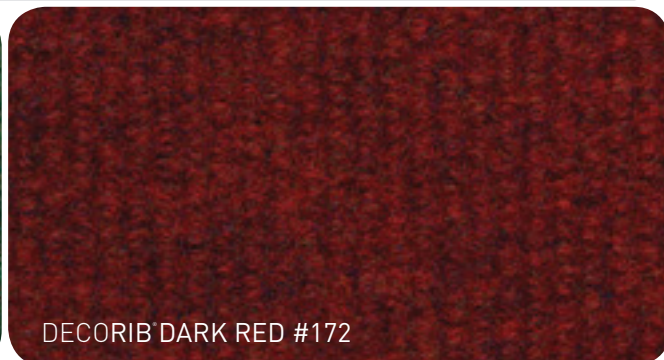

DECORIB® COLOURS

- Please check availability
- Please ask about DECORIB® special colours - minimum order quantities may apply
- Actual colours of the products shown may vary

DECORIB DARK GREEN #201

DECORIB DARK RED #172

DECORIB DARK BLUE #074

DECORIB LIGHT BLUE #204

DECORIB BROWN #108

DECORIB DARK GREY #135

DECORIB LIGHT GREY #105

DECORIB CREAM #106

DECORIB BEIGE #196

EXPORIB® BLACK #020

EXPORIB® YELLOW #003

EXPORIB® ELECTRIC BLUE #064

EXPORIB® ORANGE #007

EXPORIB® GRASS GREEN #041

EXPORIB® RED #032