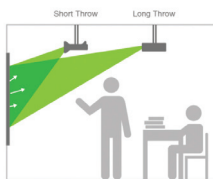

Duo Porcelain Surface