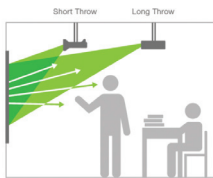

Standard WhiteBoard Surface