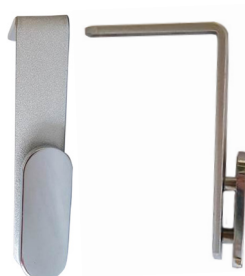

HANGER

DSHANG-C Chrome
DSHANG-B Black

DSHANG-W White
DSHANG-G Grey

- 2x with modesty panel 1200 & 1500mm
3x with 1800mm
- 4x with desk pod in all lengths
- Fixed to desk
- Sold Individually

CLAMP U

DSCLAMPU-G Grey
DSCLAMPU-B Black

- 2x with modesty panel 1200 & 1500mm
3x with 1800mm
- 4x with desk pod in all lengths
- Removable from desk
- Sold Individually

CLAMP

DSCLAMP-W White

DSCLAMP-B Black

- 2x with desk screens 1200 & 1500mm
3x with 1800mm
- Removable from desk
- Sold as a pair

DSMCLAMP-B Black